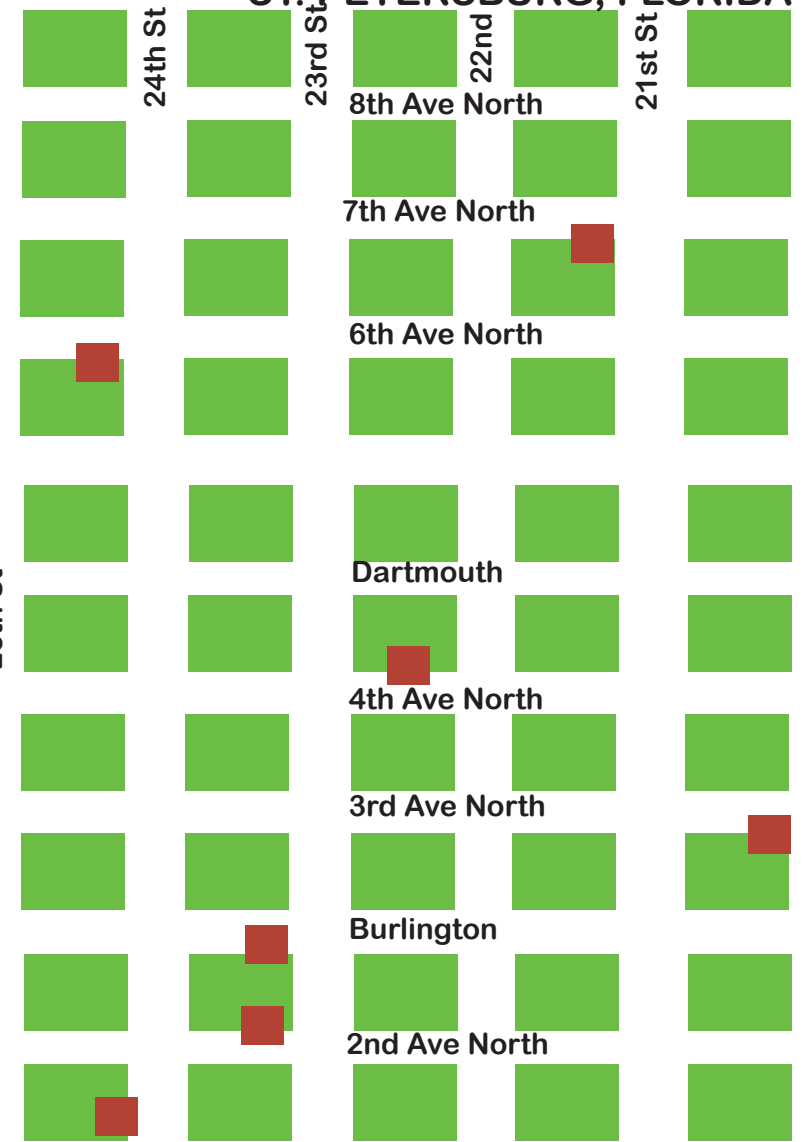

AEHK ARTIST AT WORK TOUR MAP

9th Ave North

5th Ave North

1st Ave North

ST. PETERSBURG, FLORIDA

Find us
www.kenwoodartistenclave.org
 Facebook - Artist Enclave Historic Kenwood

North of 5th Avenue

- 2410 6th Ave N Jan Richardson - Sculpture ● Pottery
- 3131 6th Ave N Mary Hausler - Jewelry ● Pottery ● Painting
Julie Goodwin - Upcycled ● Painted Wood
- 2100 7th Ave N Annamarie Dotson - Painting
- 538 28th St N Martha Joy Rose - Book and Fine Art
The Museum Of Motherhood

South of 5th Avenue

- 251 29th St N Paul Barrera - Painting
- 2760 Dartmouth Deborah Von Cannon - Photography
Martin Von Cannon - Fiction Writing
- 2225 4th Ave N Michael Baker - Stained glass ● Mosaic
MJ Baker - Rag Rugs ● Puppets
Becky Jarmin - Jewelry ● Body Casts
- 2042 3rd Ave N Lisa Presnail - Photography

- 2525 3rd Ave N Kim Alderman - Collage ● Ceramics ● Protest Art
- 2535 3rd Ave N Sallie Hackett-Brown - Sculpture
- 2310 Burlington Curtis Sneary - Painting
- 2520 Burlington Maurice Bartikofsky, Grandy Smith - Painting
- 2317 2nd Ave N Douglas Thonen - Painting ● Mixed Media
- 2501 2nd Ave N Barbara Lewis - Jewelry ● Ceramics
Laura Albright - Jewelry ● Driftwood Art
Mathew Albright - Photography ● Driftwood Art
Charla Cribb - Painting
- 118 24th St N Dwayne Shepherd - Painting